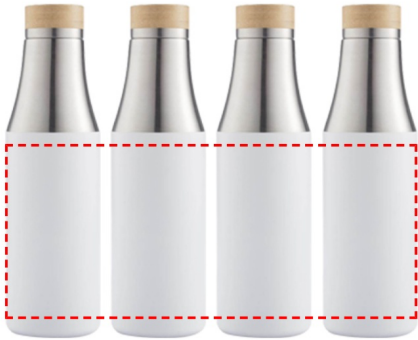

[DWHL 338] BREDA - CHANGE Collection Insulated Water Bottle - White

360

- Round Laser Engraving
- Round Digital Print

Area Width: 225 mm
Area Height: 120 mm

FRONT

- Laser Engraving
- Digital (UV) Print

Area Width: 25 mm
Area Height: 120 mm

ROUND SCREEN

- Silk Screen Printing

Area Width: 60 mm
Area Height: 100 mm