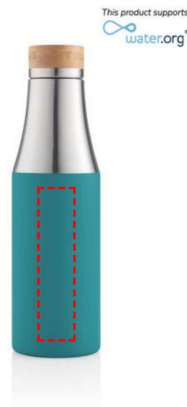

# [DWHL 344] BREDA - CHANGE Collection Insulated Water Bottle - Aqua Green

---

360

- Round Laser Engraving
- Round Digital Print

**Area Width:** 225 mm

**Area Height:** 120 mm

FRONT

- Laser Engraving
- Digital (UV) Print

**Area Width:** 25 mm

**Area Height:** 120 mm

ROUND SCREEN

- Silk Screen Printing

**Area Width:** 60 mm

**Area Height:** 100 mm