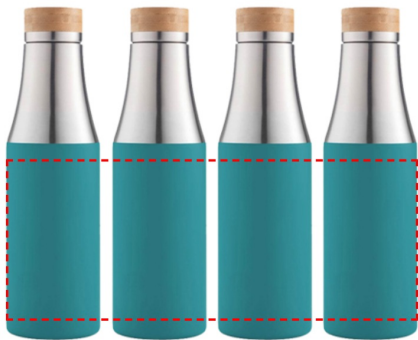

# [DWHL 344] BREDA - CHANGE Collection Insulated Water Bottle - Aqua Green

---

360

- Round Laser Engraving
- Round Digital Print

**Area Width:** 225 mm

**Area Height:** 120 mm

FRONT

- Laser Engraving
- Digital (UV) Print

**Area Width:** 25 mm

**Area Height:** 120 mm

ROUND SCREEN

- Silk Screen Printing

**Area Width:** 60 mm

**Area Height:** 100 mm