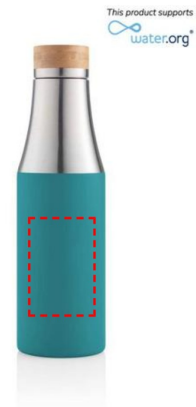

- Silk Screen Printing

Area Width: 60 mm

Area Height: 100 mm