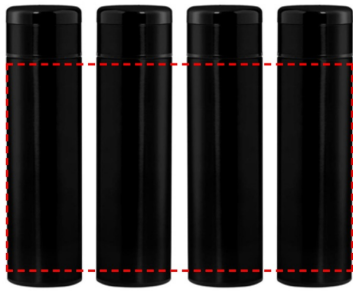

[DWGL 3116] KOVEL - Giftology Double Walled Insulated Flask with Temperature Lid - Black

360

- Round Laser Engraving
- Round Digital Print

Area Width: 210 mm
Area Height: 180 mm

FRONT

- Laser Engraving
- Digital (UV) Print

Area Width: 25 mm
Area Height: 180 mm

ROUND SCREEN

- Silk Screen Printing

Area Width: 60 mm
Area Height: 100 mm