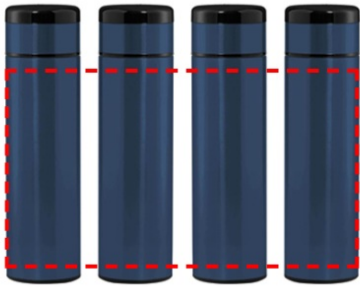

# [DWGL 3119] KOVEL - Giftology Double Walled Insulated Flask with Temperature Lid - Blue

---

360

- Round Laser Engraving
- Round Digital Print

**Area Width:** 210 mm  
**Area Height:** 180 mm

FRONT

- Laser Engraving
- Digital (UV) Print

**Area Width:** 25 mm  
**Area Height:** 180 mm

ROUND SCREEN

- Silk Screen Printing

**Area Width:** 60 mm  
**Area Height:** 100 mm