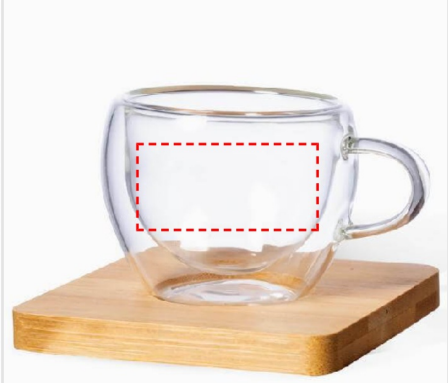

[DWEN 3141] PAMA - Set of 2 Espresso Cup with Bamboo Coaster

CUP 1

- Digital (Decal UV) Print
- Silk Screen Printing

Area Width: 60 mm
Area Height: 25 mm

COASTER

- Laser Engraving

Area Width: 75 mm
Area Height: 15 mm

CUP 2

- Digital (Decal UV) Print
- Silk Screen Printing

Area Width: 60 mm
Area Height: 25 mm