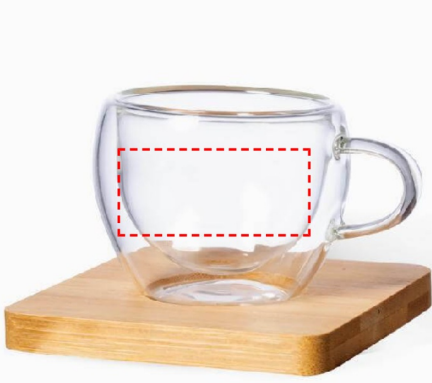

[DWEN 3141] PAMA - Set of 2 Espresso Cup with Bamboo Coaster

CUP 1

- Digital (Decal UV) Print
- Silk Screen Printing

Area Width: 60 mm
Area Height: 25 mm

COASTER

- Laser Engraving

Area Width: 75 mm
Area Height: 15 mm

CUP 2

- Digital (Decal UV) Print
- Silk Screen Printing

Area Width: 60 mm
Area Height: 25 mm