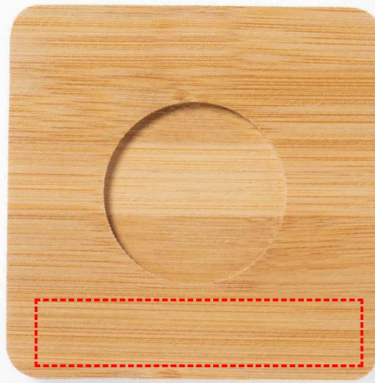

[DWEN 3141] PAMA - Set of 2 Espresso Cup with Bamboo Coaster

CUP 1

- Digital (Decal UV) Print
- Silk Screen Printing

Area Width: 60 mm
Area Height: 25 mm

COASTER

- Laser Engraving

Area Width: 75 mm
Area Height: 15 mm

CUP 2

- Digital (Decal UV) Print
- Silk Screen Printing

Area Width: 60 mm
Area Height: 25 mm