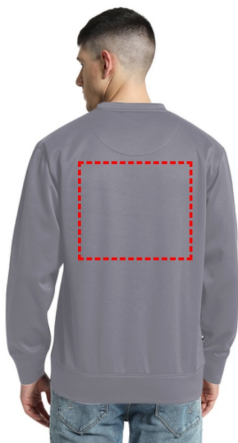

CREW - Santhome Unisex Crewneck Fleece Sweatshirt

FRONT

- Digital Transfer

Area Width: 250 mm
Area Height: 270 mm

BACK

- Digital Transfer

Area Width: 300 mm
Area Height: 270 mm

FRONT

- Digital Transfer

Area Width: 250 mm
Area Height: 270 mm

BACK

- Digital Transfer

Area Width: 300 mm
Area Height: 270 mm