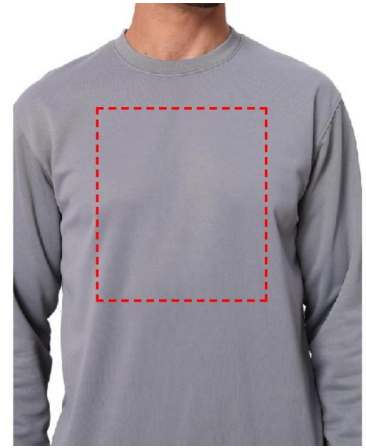

CREW - Santhome Unisex Crewneck Fleece Sweatshirt

FRONT

- Digital Transfer

Area Width: 250 mm
Area Height: 270 mm

BACK

- Digital Transfer

Area Width: 300 mm
Area Height: 270 mm

FRONT

- Digital Transfer

Area Width: 250 mm
Area Height: 270 mm

BACK

- Digital Transfer

Area Width: 300 mm
Area Height: 270 mm